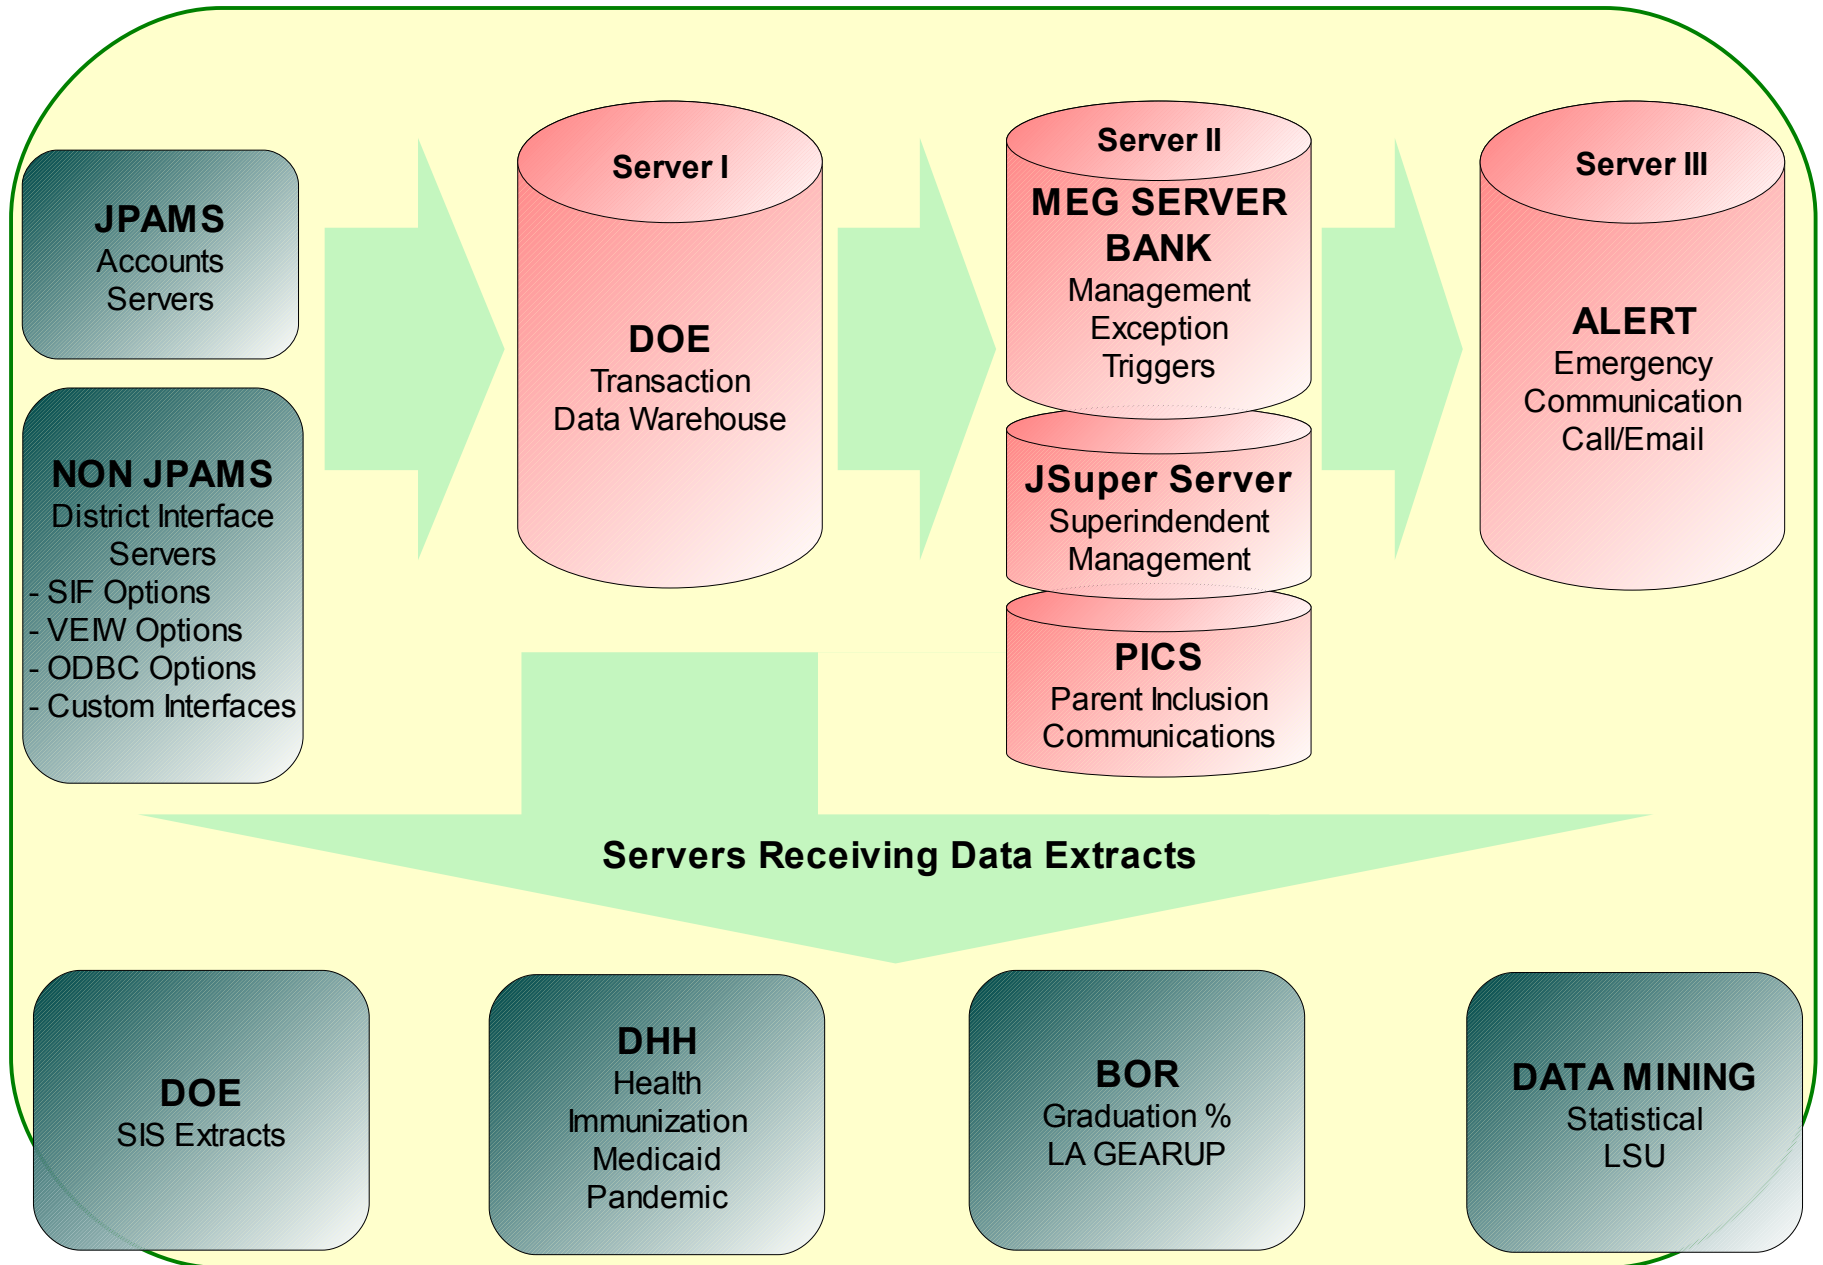

SERVER EXTRACTS FROM TRANSACTION DATA WAREHOUSE

DEPOSITORY USERS

District Wide One Source Data Sharing

Communication Plan

Early detection for possible failure or drop out with automated parent and school staff early warnings promotes **accountability** through enhanced **timely interdiction**.

Realtime Management Exception Groups