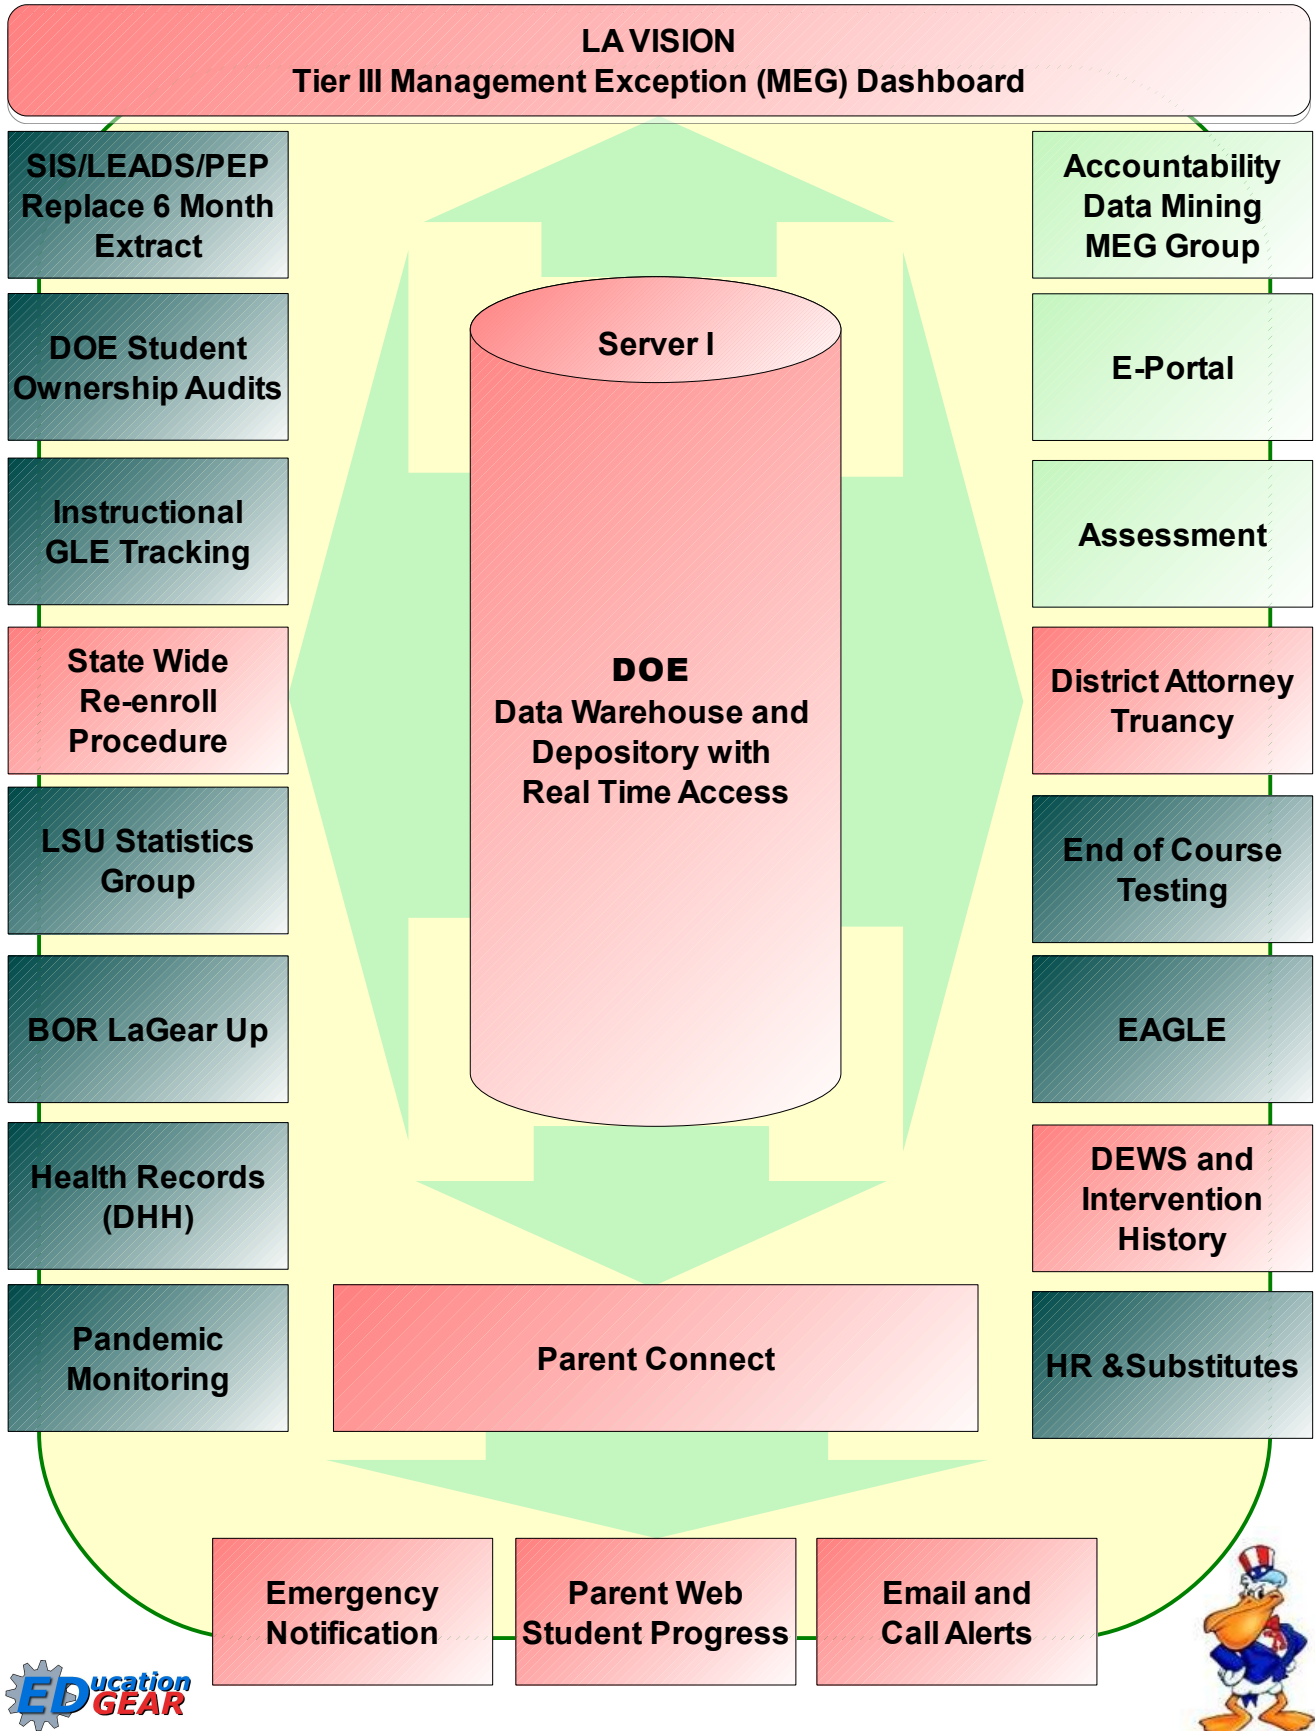

SERVER EXTRACTS FROM TRANSACTION DATA WAREHOUSE

DEPOSITORY USERS

District Wide One Source Data Sharing

Communication Plan

Early detection for possible failure or drop out with automated parent and school staff early warnings promotes **accountability** through enhanced **timely interdiction**.

Realtime Management Exception Groups